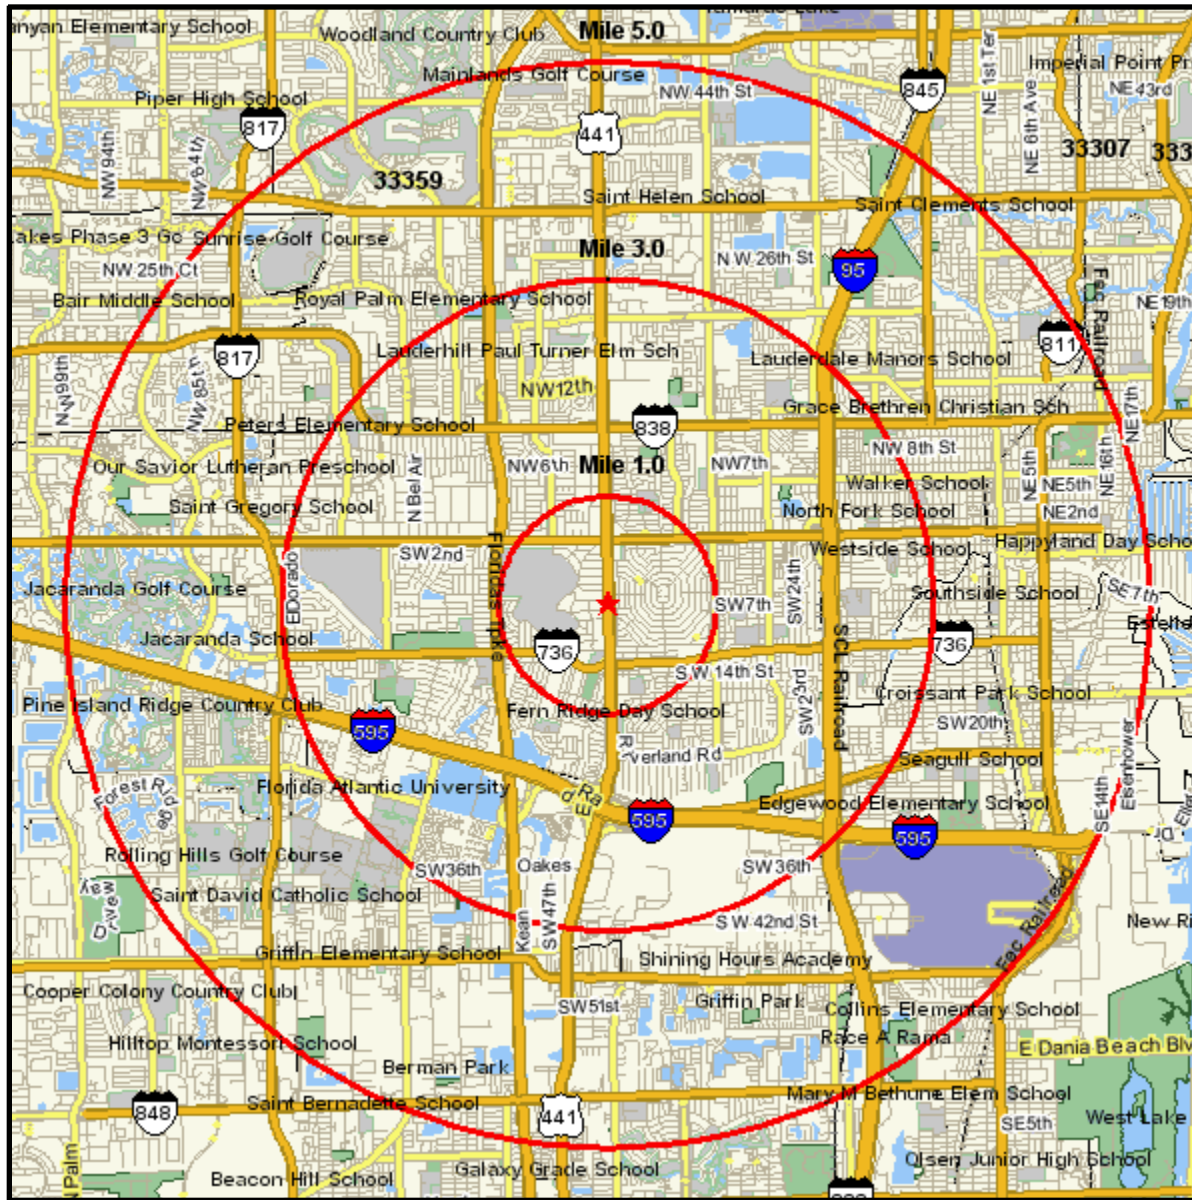

Area Map

Prepared For: SLK Realty
Project Code: 4008185

Order #: 968517284
Site: 01

701-797 STATE ROAD 7
PLANTATION, FL
Coord: 26.112300, -80.201820
Radius - See Appendix for Details

- ★ Point
- Interstate Highways
- US Highways
- State Highways
- Major Highways
- Major Roads
- Roads
- Railroads
- Landmarks
- Parks
- Hydrography
- Airports
- Zip Code

0 miles 1.11 2.21

Prepared on: February 12, 2010
© 2010 CLARITAS INC. All rights reserved.

Area Map

Prepared For: SLK Realty
Project Code: 4008185

Order #: 968517284
Site: 01

Appendix: Area Listing

Area Name:

Type: Radius 1

Radius Definition:

701-797 STATE ROAD 7	Center Point:	26.112300	-80.201820
	Circle/Band:	0.00 -	1.00

Area Name:

Type: Radius 2

Radius Definition:

701-797 STATE ROAD 7	Center Point:	26.112300	-80.201820
	Circle/Band:	0.00 -	3.00

Area Name:

Type: Radius 3

Radius Definition:

701-797 STATE ROAD 7	Center Point:	26.112300	-80.201820
	Circle/Band:	0.00 -	5.00