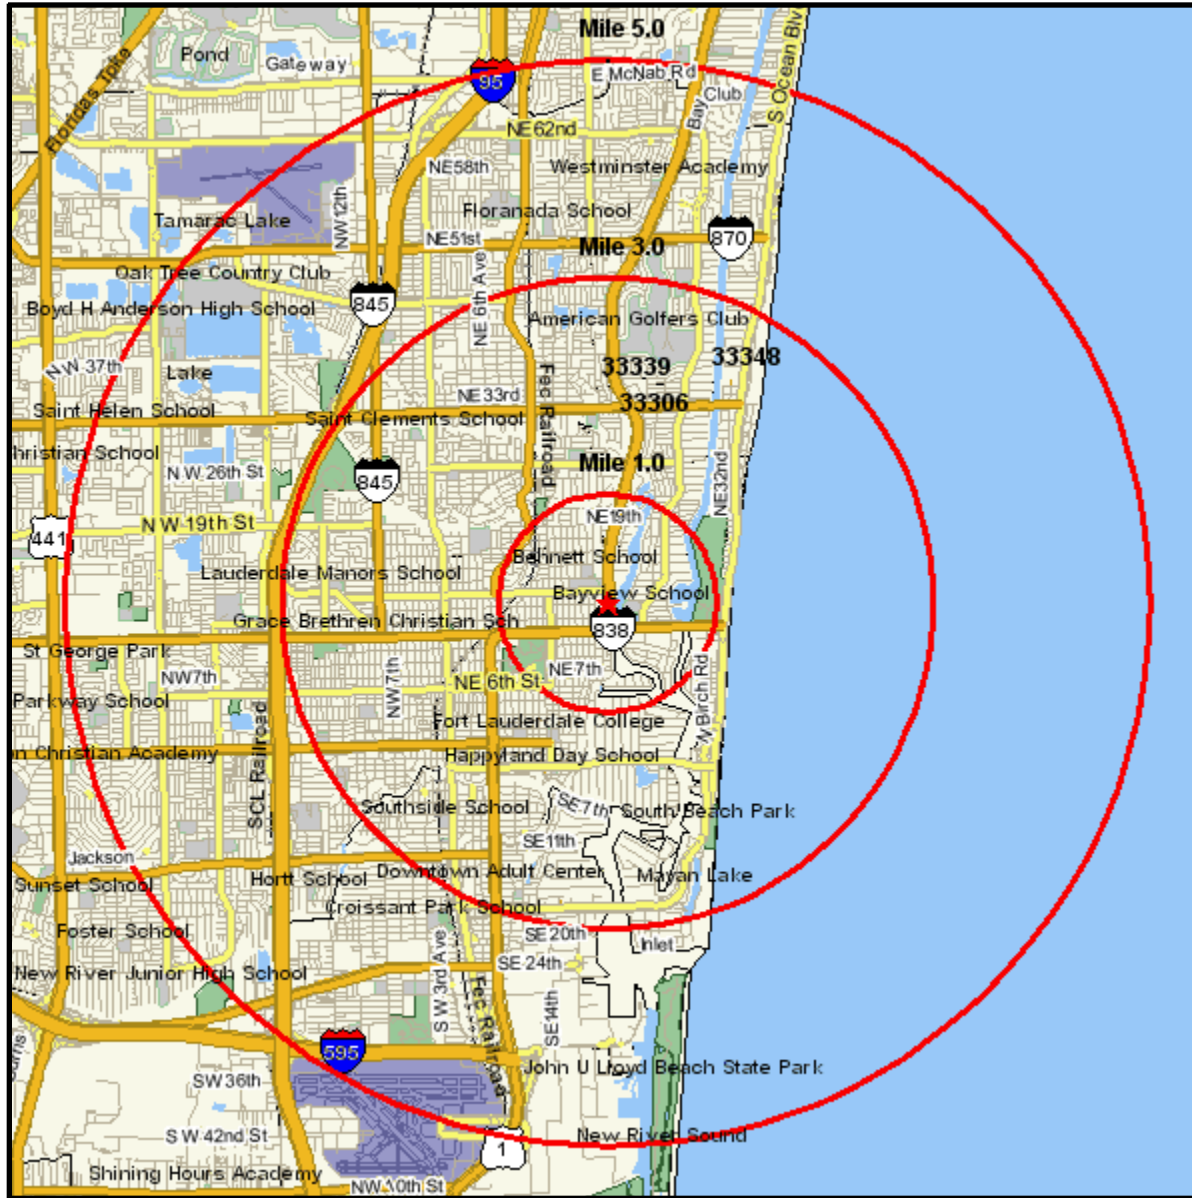

# Area Map

Prepared For: SLK Realty  
Project Code: 4008186

Order #: 968517299  
Site: 01

1201 N FEDERAL HWY  
FT LAUDERDALE, FL  
Coord: 26.141100, -80.120150  
Radius - See Appendix for Details

- ★ Point
- Interstate Highways
- US Highways
- State Highways
- Major Highways
- Major Roads
- Roads
- Railroads
- Landmarks
- Parks
- Hydrography
- Airports
- Zip Code

#### Radius Definition:

1201 N FEDERAL HWY	Center Point:	26.141100	-80.120150
	Circle/Band:	0.00	- 1.00

#### Radius Definition:

1201 N FEDERAL HWY	Center Point:	26.141100	-80.120150
	Circle/Band:	0.00	- 3.00

#### Radius Definition:

1201 N FEDERAL HWY	Center Point:	26.141100	-80.120150
	Circle/Band:	0.00	- 5.00